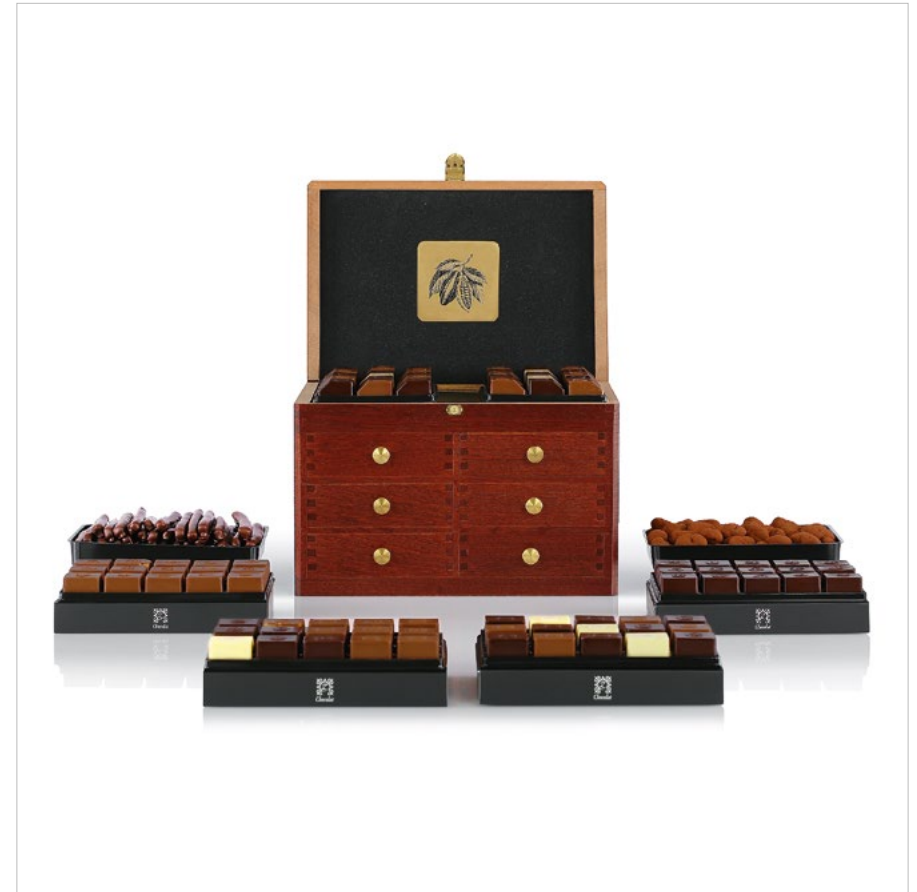

THE MAHOGANY COLLECTION

AMBROSIA

REF. 237 - 168 pcs | 226 x 163 x 153 mm | 1082 g net
EUR 599.99 | USD 659.98 | GBP 533.99