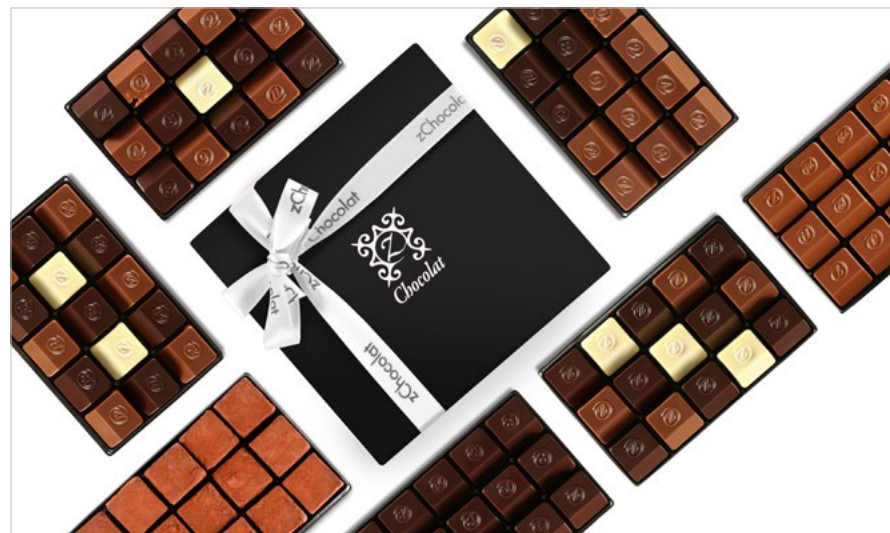

ZBAR TRIO (MILK OR DARK) REF. 630
3 pcs | 138 x 88 x 20 mm | 135 g net
EUR 43.99 | USD 48.38 | GBP 39.15

THE ASSORTMENT COLLECTION

MAKE IT PERSONAL

Customize all assortments with your photo or corporate logo.

ALL NUMBERS

REF. 703 - 30 pcs | 138 x 88 x 40 mm | 280 g net
EUR 86.99 | USD 95.68 | GBP 77.42

4 BESTSELLERS

REF. 705 - 60 pcs | 138 x 88 x 80 mm | 560 g net
EUR 160.99 | USD 177.08 | GBP 143.28

CHOCOLATE HEAVEN