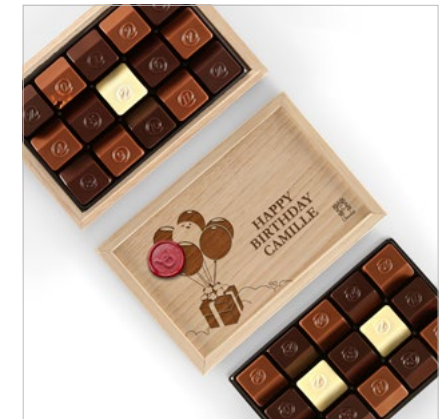

BIRTHDAY ZBOX 30
REF. 272 - 30 pcs | 147 x 95 x 58 mm | 280 g net
EUR 105.99 | USD 116.58 | GBP 94.33

BIRTHDAY JADE 6
REF. 278 - 90 pcs | 159 x 149 x 104 mm | 840 g net
EUR 348.99 | USD 383.88 | GBP 310.6

THE BIRTHDAY COLLECTION
Please note that VAT may be applicable for delivery in EU countries

TAILORED TO PERFECTION

A delicious box customized with

- 1 his/her zodiac sign
- 2 and name

BIRTHDAY 15 CUSTOM
REF. 763 - 15 pcs | 159 x 108 x 34 mm | 140 g net
EUR 86.99 | USD 95.68 | GBP 77.42

BIRTHDAY 30 CUSTOM
REF. 762 - 30 pcs | 159 x 108 x 57 mm | 280 g net
EUR 129.99 | USD 142.98 | GBP 115.69

LUXURIOUS MAHOGANY GIFT BOXES

Meticulously handcrafted in the Jura region of France by a vanishing breed of fine woodworkers, this opulent collection of mahogany gift boxes exudes the excellence of French savoir-faire. The silky grain and deep reddish hue of this refined material makes for a memorable impression and a treasured keepsake, impeccably finished with a unique serial number carved into its base.