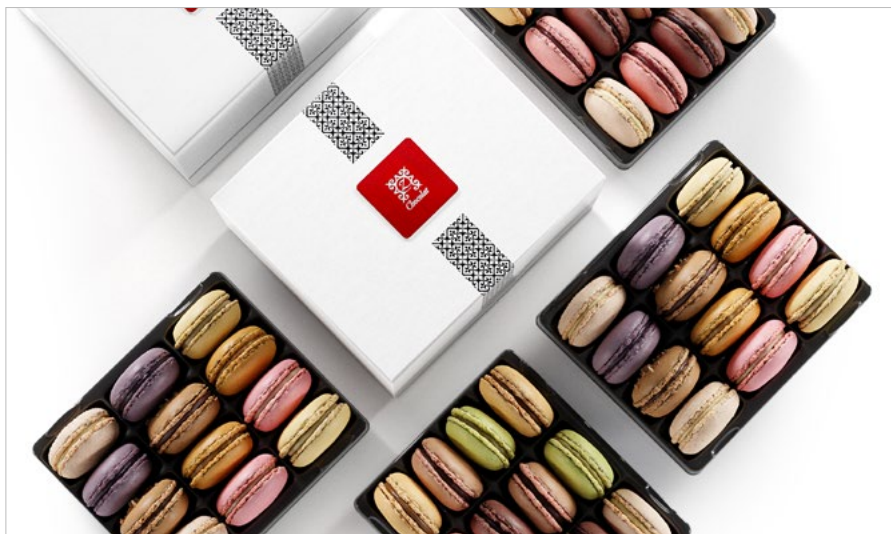

HOLIDAY ZBOX 48 PARISIAN

REF. 833 - 48 pcs | 165 x 145 x 224 mm | 768 g net • EUR 169.99 | USD 186.98 | GBP 151.29