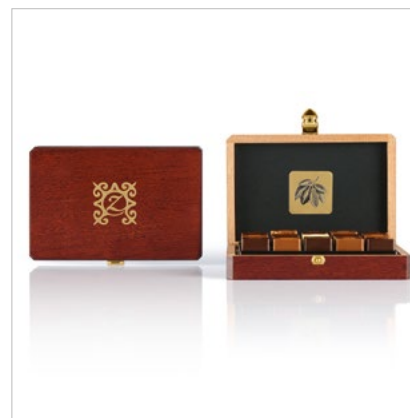

THE MAHOGANY COLLECTION

Please note that VAT may be applicable for delivery in EU countries

SAPPHIRE

REF. 229 - 15 pcs | 159 x 108 x 38 mm | 140 g net
EUR 128.99 | USD 141.88 | GBP 114.80