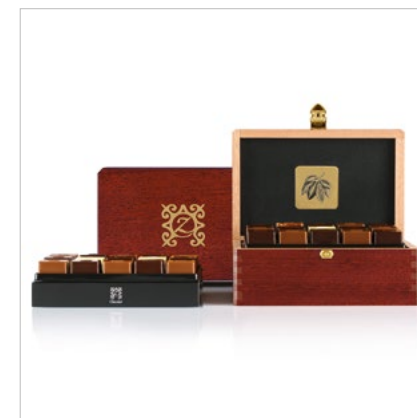

RUBY

REF. 230 - 30 pcs | 159 x 108 x 64 mm | 280 g net
EUR 191.99 | USD 211.18 | GBP 170.87