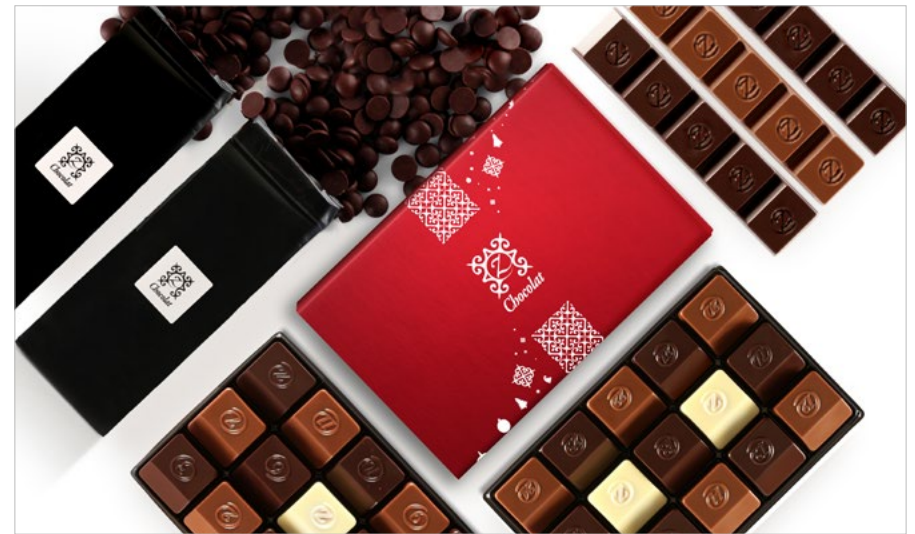

CHRISTMAS MIX ZBOX 45

REF. 708 - 45 pcs | 147 x 95 x 100 mm | 715 g net • EUR 179.99 | USD 197.98 | GBP 160.19

THE NEW YEAR COLLECTION

Celebrate the coming of 2024 with a delicious gastronomic indulgence endowed with a touch of French savoir-faire by World Champion Chocolatier Pascal Caffet. Artisanal chocolate masterpieces are showcased in these graceful 2024 New Year boxes sprinkled with style and fireworks. Favorite recipes and vibrant fireworks bestow new life & love, beget health & happiness, and ultimately bring 2023 to a festive & commemorative close. The best way to launch and live 2024 with exceptional epicurean experiences is to mark every memorable moment with regal yet refreshingly refined zChocolat recipes.