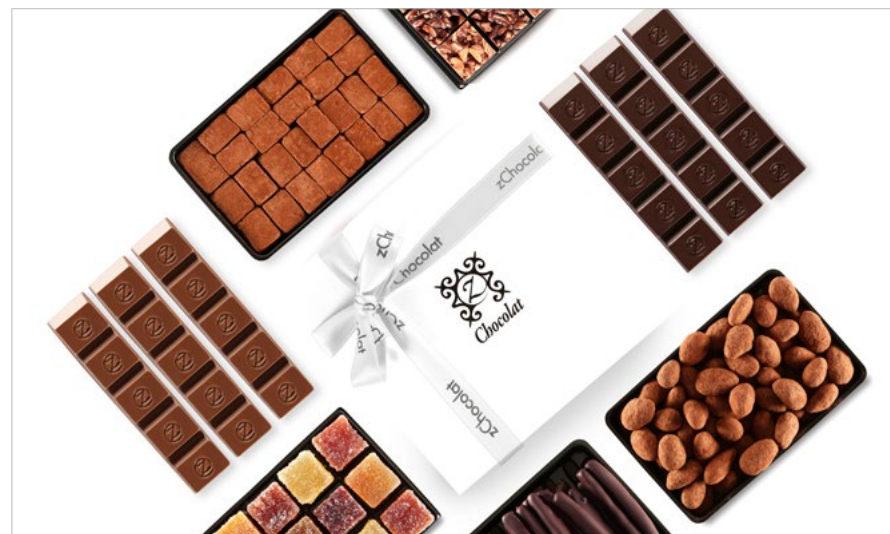

CANDY HEAVEN

REF. 769 - 165 pcs | 316 x 392 x 260 mm | 952 g net • EUR 229.99 | USD 252.98 | GBP 204.69