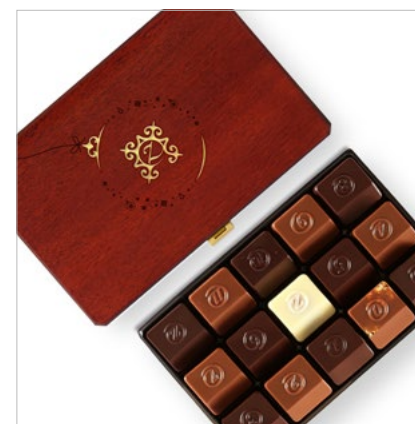

HOLIDAY SAPPHIRE

REF. 620 - 15 pcs | 159 x 108 x 38 mm | 140 g net
EUR 128.99 | USD 141.88 | GBP 114.80