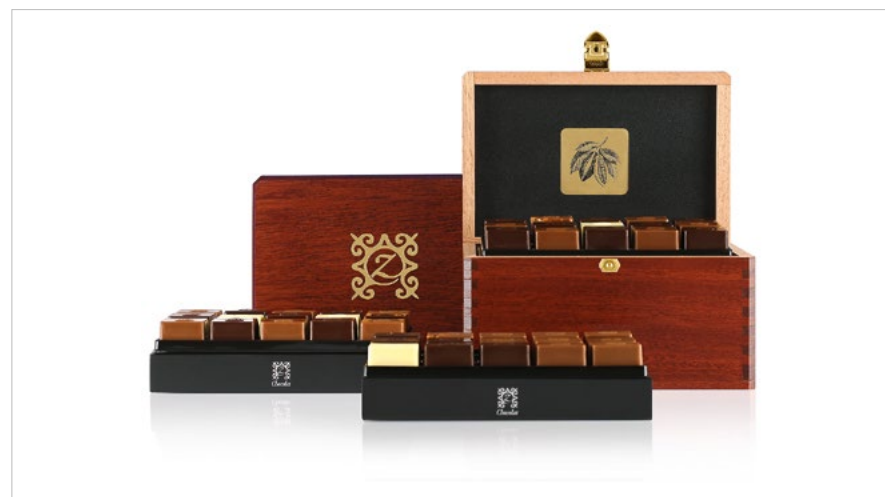

THE MAHOGANY COLLECTION

Please note that VAT may be applicable for delivery in EU countries

SAPPHIRE

REF. 229 - 15 pcs | 159 x 108 x 38 mm | 140 g net
EUR 128.99 | USD 141.88 | GBP 114.80

RUBY

REF. 230 - 30 pcs | 159 x 108 x 64 mm | 280 g net
EUR 191.99 | USD 211.18 | GBP 170.87