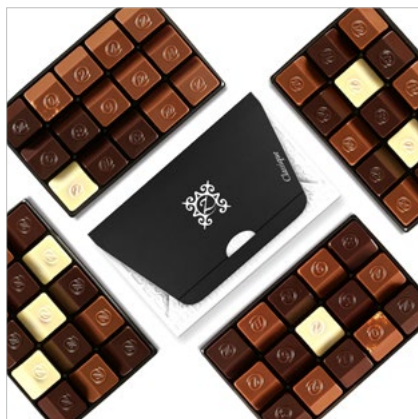

ALL NUMBERS

REF. 703 - 30 pcs | 138 x 88 x 40 mm | 280 g net
EUR 86.99 | USD 95.68 | GBP 77.42

4 BESTSELLERS

REF. 705 - 60 pcs | 138 x 88 x 80 mm | 560 g net
EUR 160.99 | USD 177.08 | GBP 143.28

CHOCOLATE HEAVEN