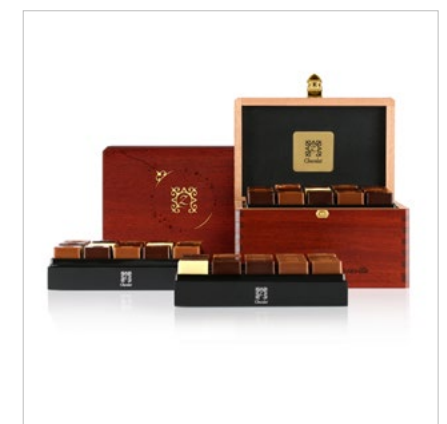

HOLIDAY DIAMOND

REF. 622 - 45 pcs | 160 x 107 x 84 mm | 420 g net
EUR 241.99 | USD 266.18 | GBP 215.37